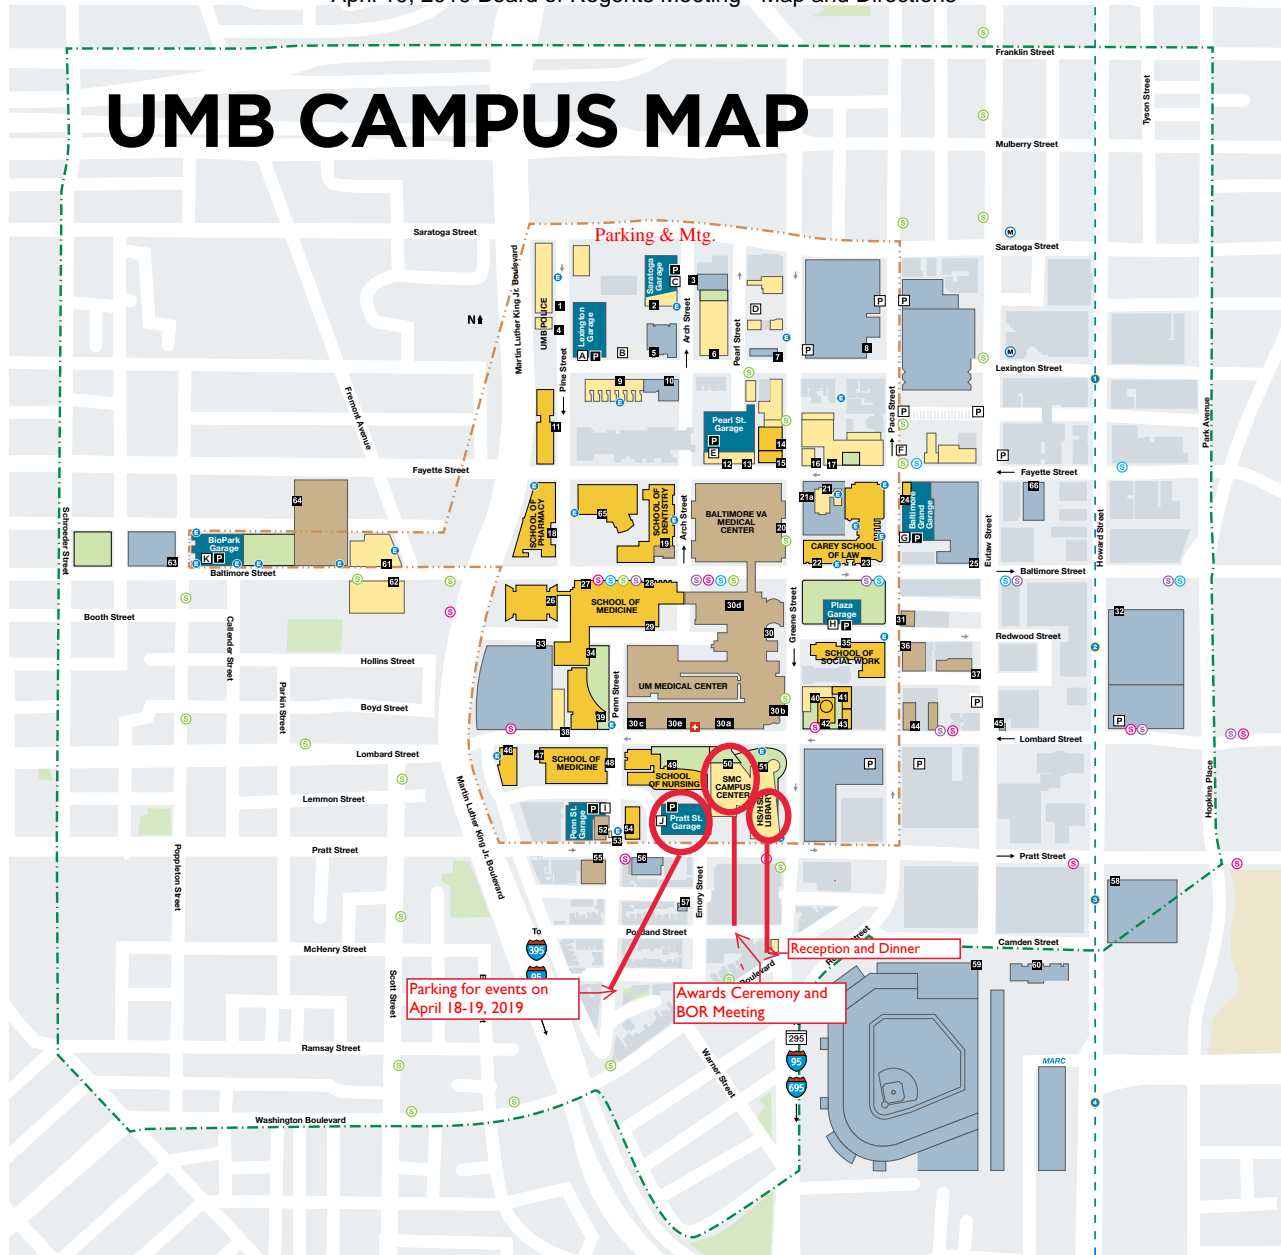

UMB CAMPUS MAP

Map Key

- Academic Building
- Patient Care Building
- Support Building
- UMB Parking Garage
- Open Green Space
- Community Resource
- Building Entrance
- Emergency Room Entrance
- One-Way Street
- Public Parking
- Permit Parking

Public Safety

Police Escorts & Non-Emergency
410-706-6882
Emergency 711 (Campus Phone)
or 410-706-3333

- Emergency Phones
- Van Escort Boundaries
- Walking Escort Boundaries

Public Transportation

- Metro Subway
  Lexington Market Stop
- MARC Train
  Camden Station
- Light Rail Tracks

Light Rail Stops

- 1 Lexington Market
- 2 University Center/
  Baltimore Street
- 3 Convention Center
- 4 Camden Yards

UM shuttle Stops

- 701 BioPark/Midtown
  Medical Center
- 702 Mount Vernon
- 703 Federal Hill
- 704 Canton/Fells Point

University Parking

- A Lexington Garage
- B Koester's Lot
- C Saratoga Street Garage
- D Administration Lot
- E Pearl Street Garage
- F Fine Lot
- G Baltimore Grand Garage
- H Plaza Garage
- I Penn Street Garage
- J Pratt Street Garage
- K BioPark Garage