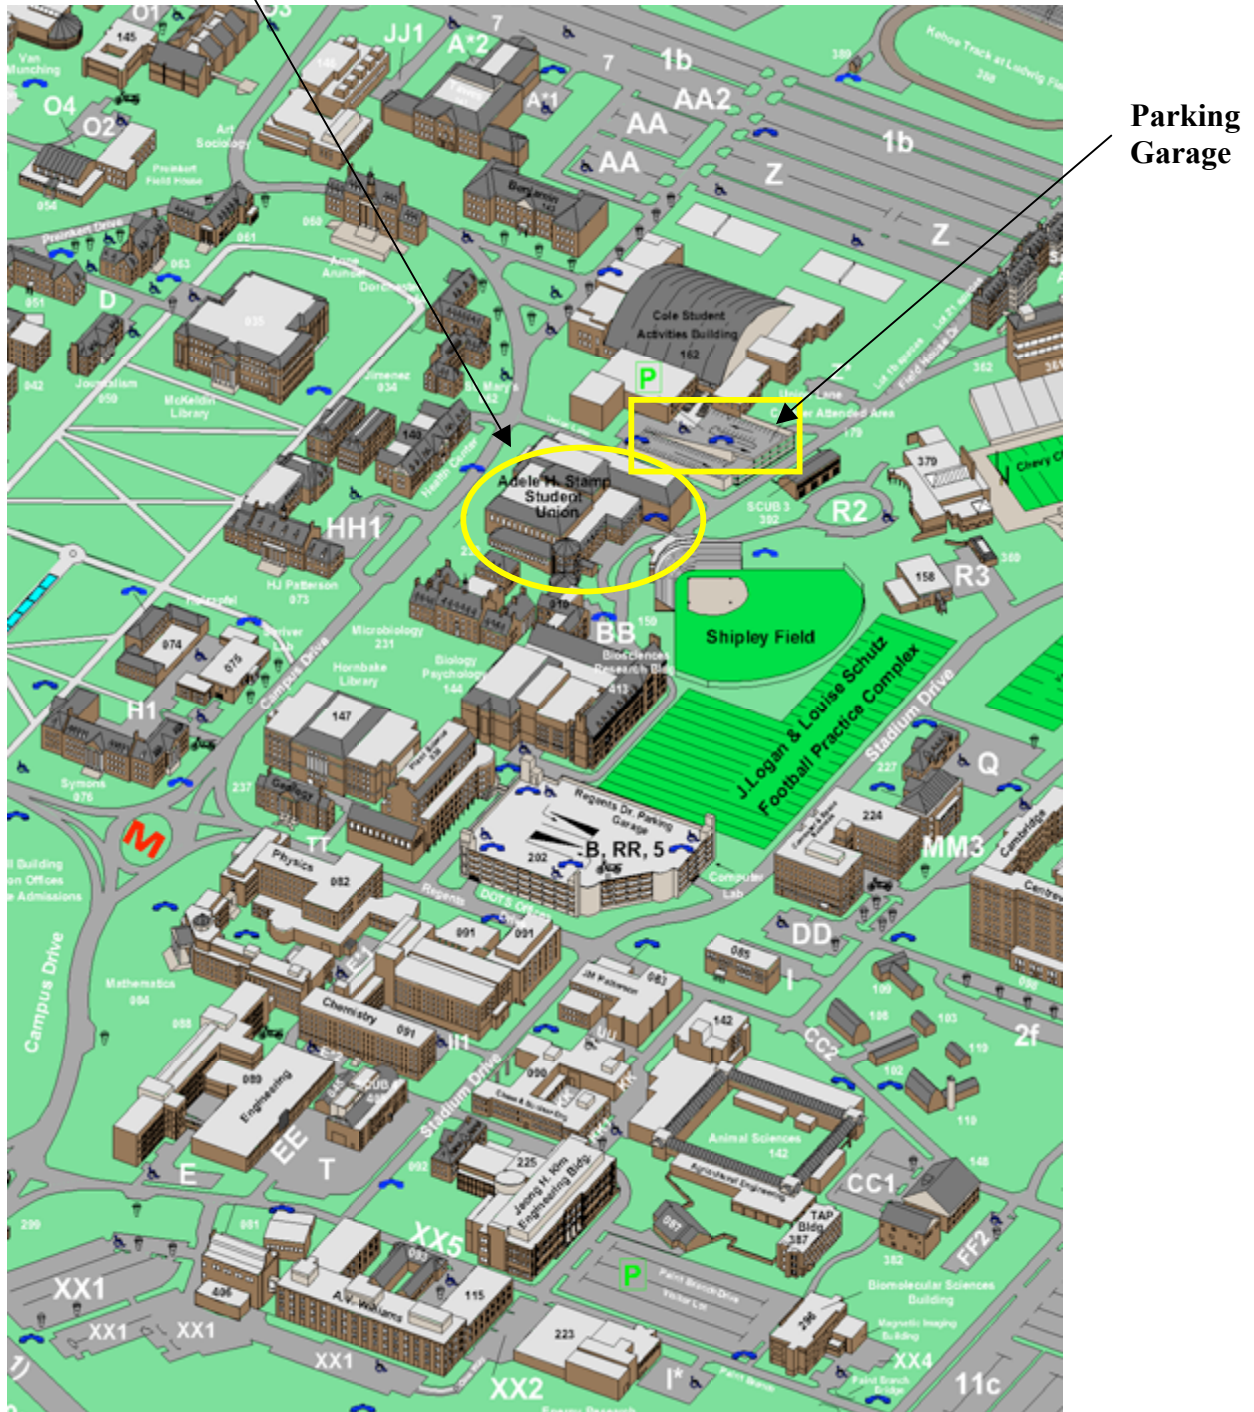

Adele Stamp Student Union building is on the right of the intersection between Campus Drive and Union Lane.

- Proceed on U.S. Route 1 South
- Turn right onto Campus Drive.
- Continue straight around the circle "M" and travel up the hill.
- Pass the Hornbake Library and the Psychology Department on your right.
- Stamp Student Union will be on your right.
- Turn right onto Lane Drive and make a quick left onto parking deck/garage.