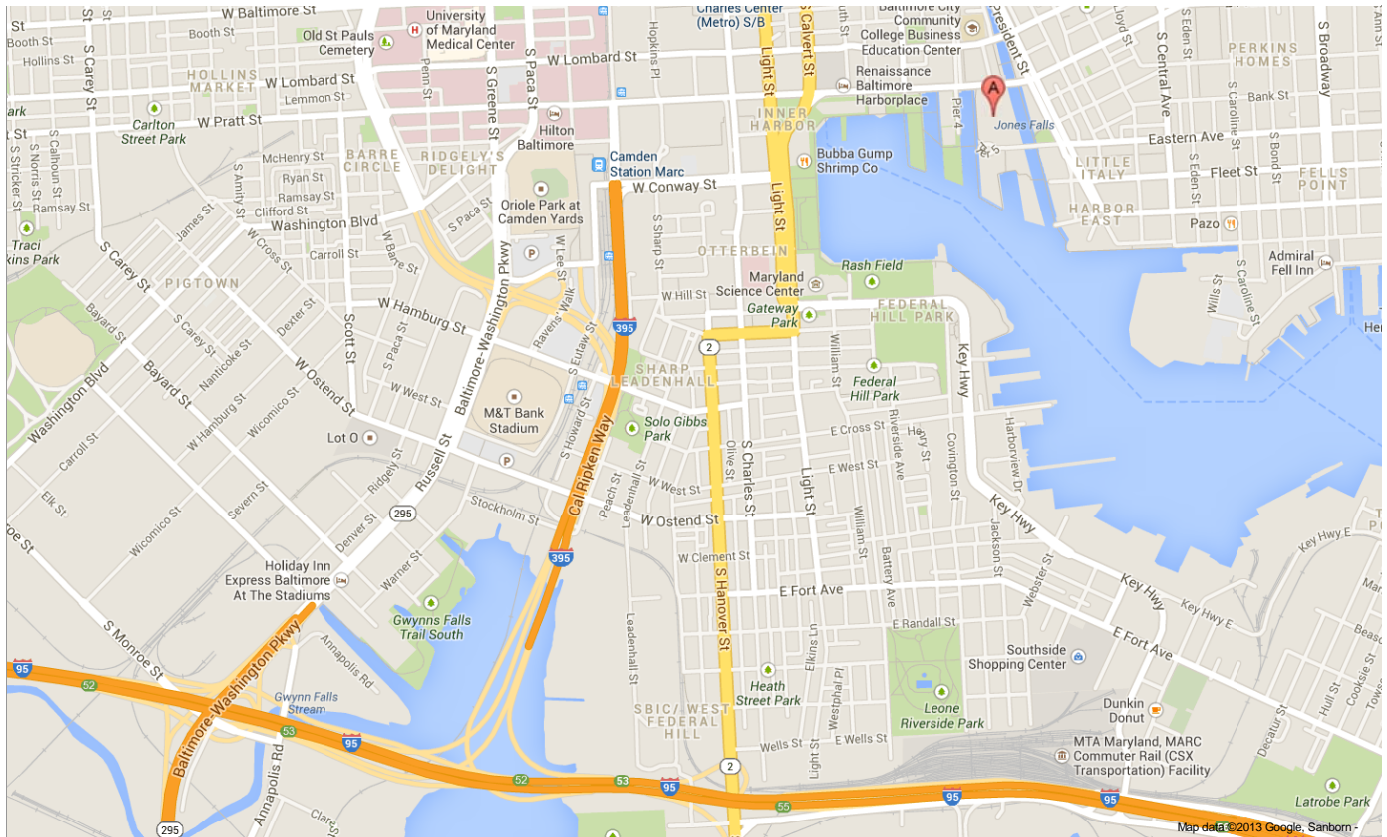

To see all the details that are visible on the screen, use the "Print" link next to the map.

- 1) From I-95, exit onto I-395N
- 2) Merge onto I-395N
- 3) Take a slight right onto W. Conway Street
- 4) Continue on Conway and turn left onto Light Street
- 5) Go around bend and bear right onto Pratt Street
- 6) Pass the Harborplace
- 7) IMET's Columbus Center will be on the right - 701 East Pratt Street ("A" on the map)
- 8) Pier V Garage entrance from Pratt Street is immediately beyond the Columbus Center on the right.