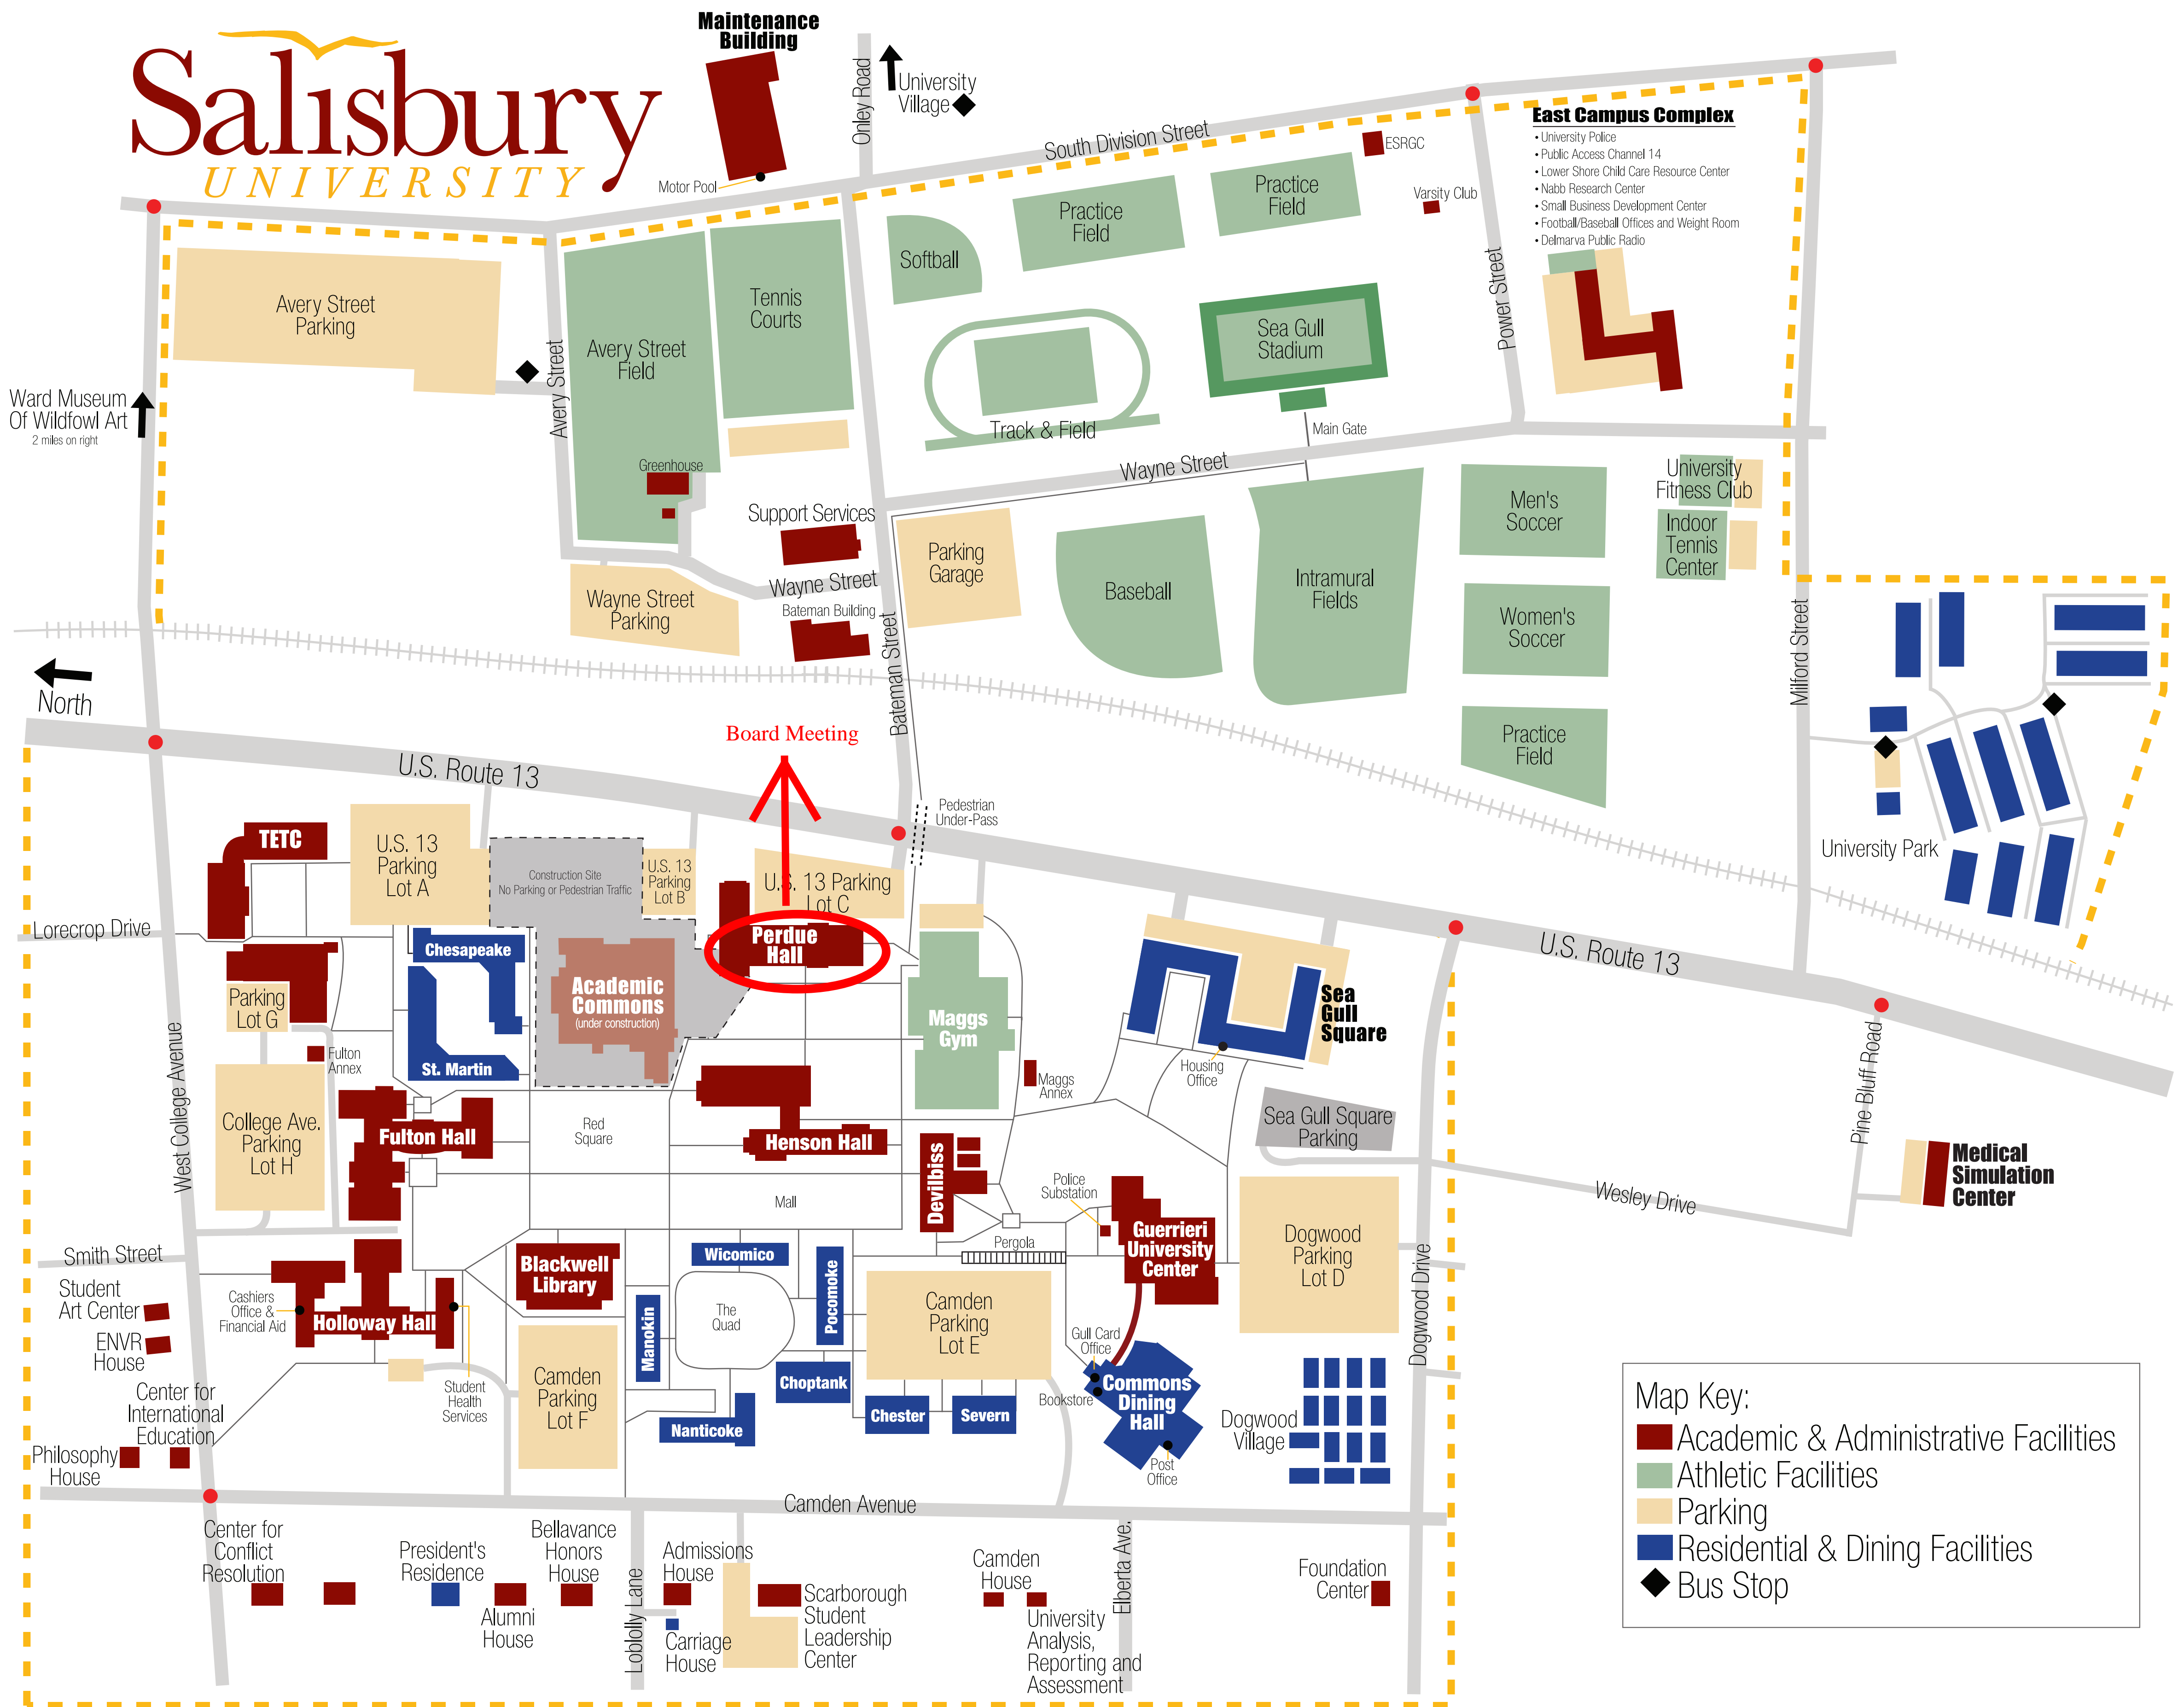

Salisbury UNIVERSITY

Map Key:

- Academic & Administrative Facilities
- Athletic Facilities
- Parking
- Residential & Dining Facilities
- Bus Stop