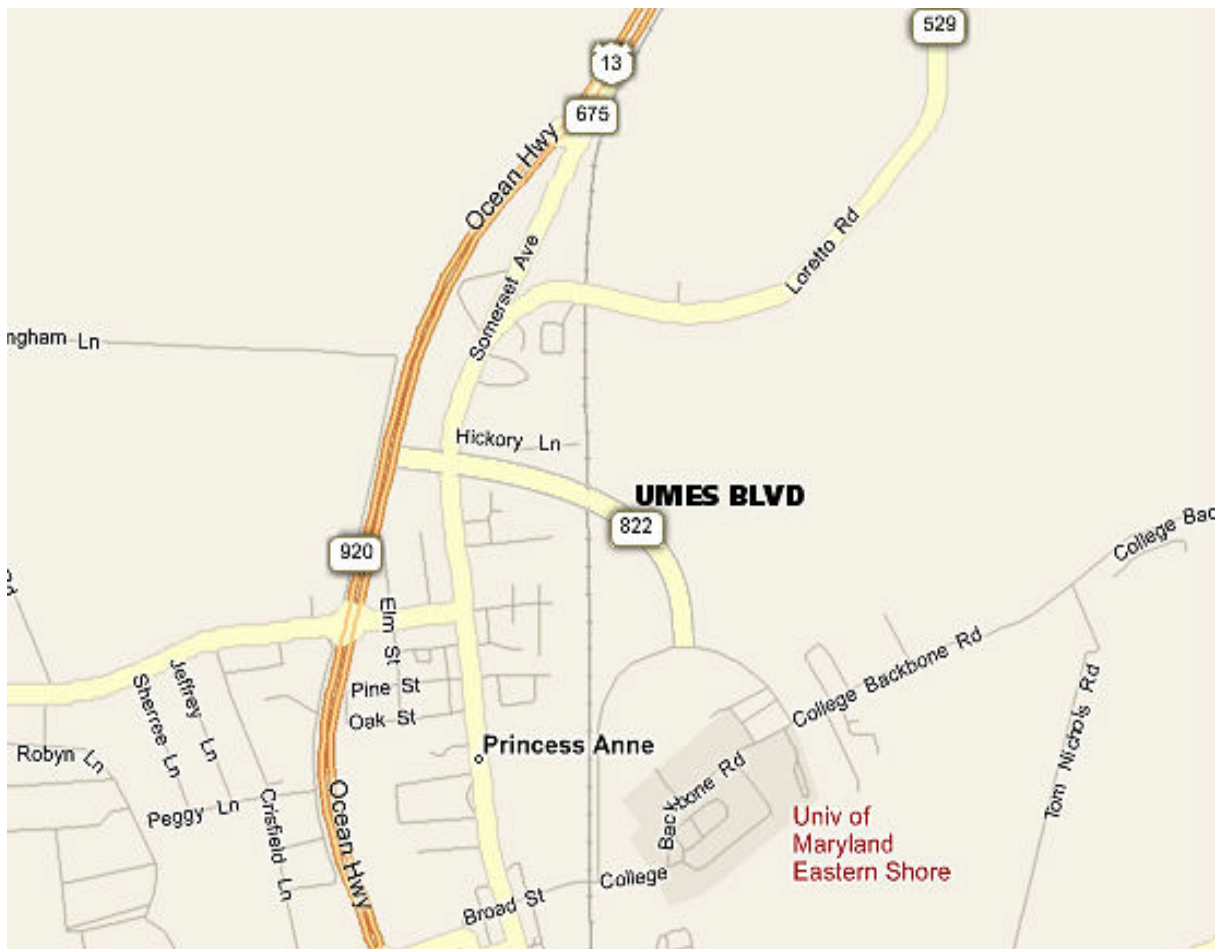

## Directions

### GPS address:

11868 Academic Oval  
Princess Anne, MD 21853

### From Baltimore, Washington DC, and Alexandria, Virginia

Take appropriate Rt. to Chesapeake Bay Bridge (Eastern Shore of Maryland). Rt. 50 East to Salisbury, Maryland. Salisbury, use Business Rt. 50, take business Rt. 13 South (South Salisbury Blvd which becomes 13 South). Follow to Princess Anne, Maryland and follow signs to Maryland Route 822, UMES Boulevard.

## **Utilizing UMES Boulevard**

UMES Boulevard is **Maryland Route 822**. Coming from the North, you will take a left onto 822, traveling approximately 3/4 mile to campus, where you can travel left or right: