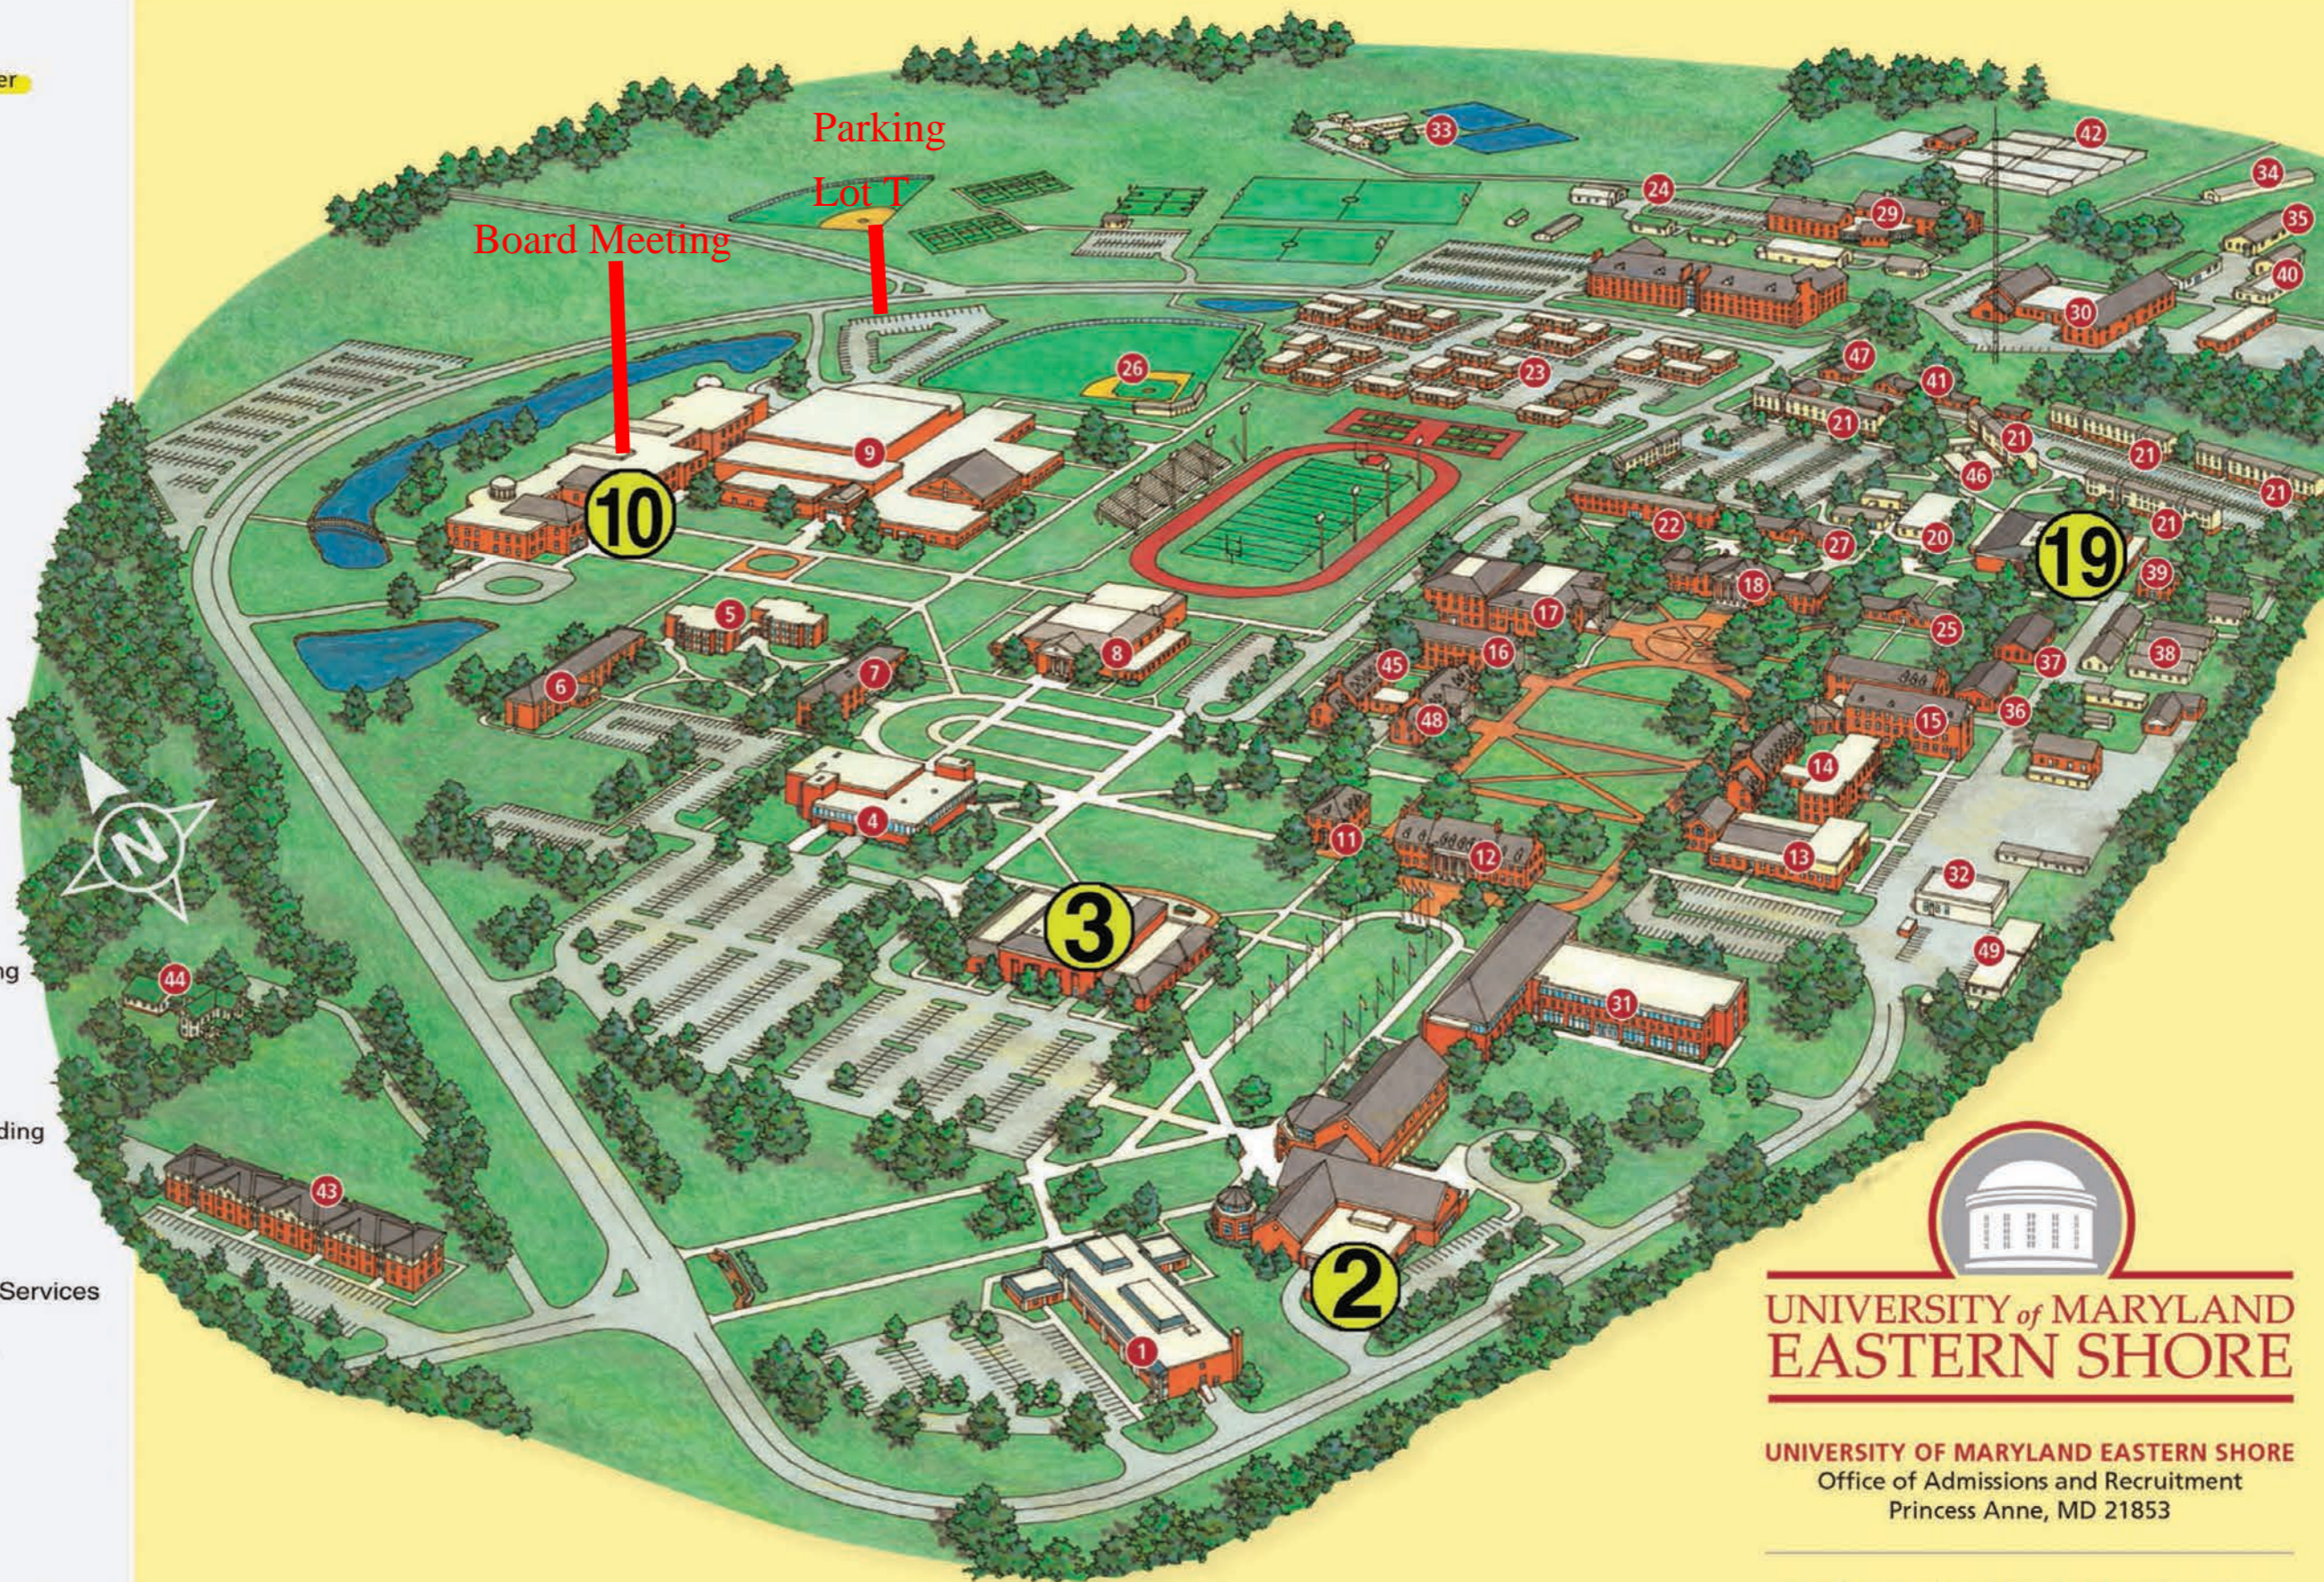

## Directions

## **Utilizing UMES Boulevard**

UMES Boulevard is **Maryland Route 822**. Coming from the North, you will take a left onto 822, traveling approximately 3/4 mile to campus, where you can travel left or right:

### **To the Left:**

- Residence Halls
- WESM
- Gym
- Library
- Trigg Hall
- Agriculture Complex
- MFRI/ Hydroponic Facility
- Physical Plant

### **To the Right:**

- Physical & Health Ed. Ctr.
- **Students Services Ctr.**
- SDC
- KIAH Hall
- Henson Ctr.
- Hazel Hall
- J.T. Williams
- Public Safety
- Waters Hall

1. Kiah Hall
2. Richard A. Henson Center
3. Ella Fitzgerald Performing Arts Center
4. Student Development Center
5. Nuttle Hall
6. Court Plaza
7. Wicomico Hall
8. Taves Gymnasium
9. William P. Hytche Athletic Center
10. Student Services Center
11. Bird Hall
12. John T. Williams Building
13. Waters Hall
14. Murphy Hall
15. George Washington Carver Science Building
16. Wilson Hall
17. Frederick Douglass Library
18. Trigg Hall
19. Thomas/Briggs Arts and Technology Center
20. Early Childhood Research Center
21. Student Apartments
22. Plaza Hall
23. Residence Life/Student Clusters
24. Agricultural and Research Facilities
25. Tanner Airway Science Center
26. Athletic Fields
27. Lida Brown Building
28. University Terrace
29. Food Science and Technology Building
30. Physical Plant
31. Hazel Hall
32. Public Safety
33. Swine Facility
34. Crop Research and Aquaculture Building
35. Agricultural Research Building
36. Banneker Hall
37. Spaulding Hall
38. Temporary Classroom Building
39. University Printing and Document Services
40. Poultry Research Center
41. Charles Drew Student Health Center
42. Commercial Greenhouse
43. Hawks Landing
44. President's House
45. Harford Hall
46. Access and Success Building
47. WESM Radio Station
48. Somerset Hall
49. Foreign Language Instructional Center (FLIC)