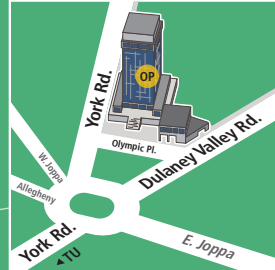

Academic and Administrative Buildings

University Admissions is located in 7800 York Road (YR), suite 216.

AD Administration Building - E6	SA Steuhs Annex - D7
AH Auburn House - E2	SB Softball Field - D1
BU Burdick Hall - B5	SF Soccer Field - C1
CA Center for the Arts - C4	SM Smith Hall - C6
CC Child Care Center - E2	SP Schuerholz Park - B5
CK Cook Library - D7	ST Stephens Hall - D7
ES Enrollment Services Ctr - A4	TA SECU Arena - D1
FH Field House - C2	TC Towson Center - D2
GS General Services - A5	TM Towson University Marriott Conference Hotel - C8
HH Hawkins Hall - C6	TN Tennis Courts - D1
LH Lecture Hall - C6	US Johnny Unitas® Stadium - D2
LA College of Liberal Arts - C6	UU University Union - C5
LI Linthicum Hall - C7	VB Van Bokkelen Hall - D6
LS Landscape Services - D1	WC West Village Commons
MC Media Center - D7	WW Health & Counseling Centers at Ward & West
OP Towson City Center - E8 (One Olympic Place - leased space)	YR 7800 York Road - E6
PP Power Plant - C7	Y2 7400 York Road - E4
PS Public Safety - B6	
PY Psychology Building - C6	

Residence Buildings

AT Glen Complex (A Building) - C5
BA Barton House - A4
BT Glen Complex (B Building) - C5
CT Glen Complex (C Building) - D5
DO Douglass House - A3
DT Glen Complex (D Building) - D5
GD Glen Dining Hall - C5
MH Millennium Hall - B4
NE Newell Hall - D7
ND Newell Dining Hall - D7
PH Paca House - A4
PR Prettyman Hall - D8
RT Residence Tower - C7
RI Richmond Hall - D7
SC Scarborough Hall - D8
TH Tubman House - A3
TR Towson Run Apartments - A3

Parking Info. Kiosk	Restricted Parking
Pay & Display Visitor Parking	Construction areas
Loading/Unloading (Free Meter)	Electric Vehicle Charging Station

TOWSON UNIVERSITY™

Where should I park?
Don't waste time searching for parking. Depending on when you arrive on campus, parking can generally be found in the lots in one of three zones.