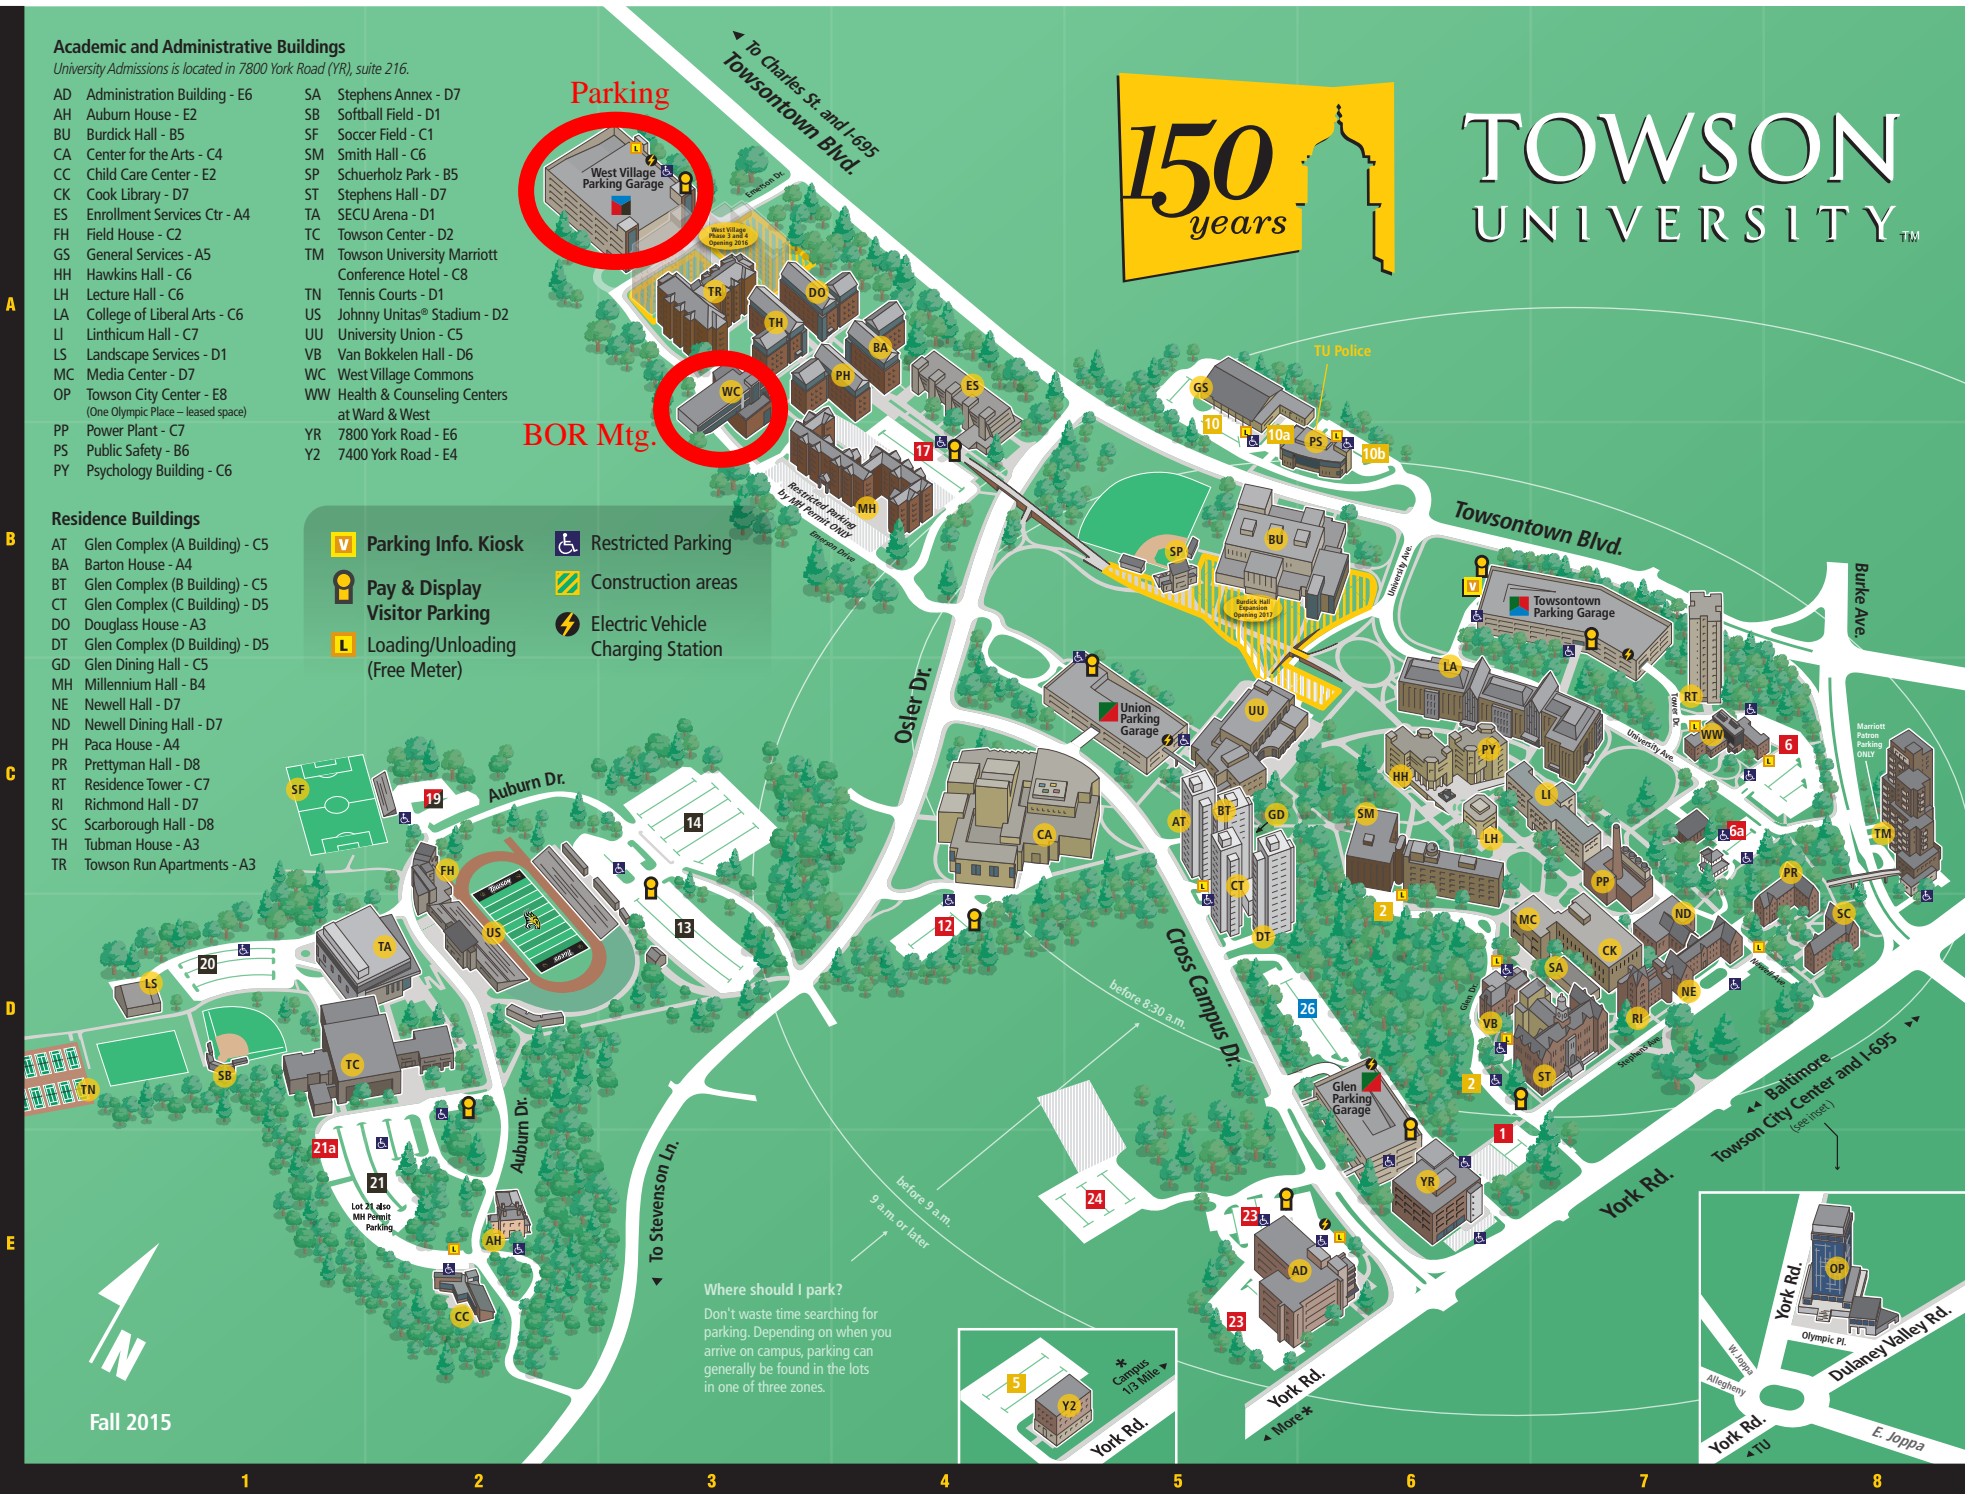

TOWSON UNIVERSITY™

Where should I park?
Don't waste time searching for parking. Depending on when you arrive on campus, parking can generally be found in the lots in one of three zones.