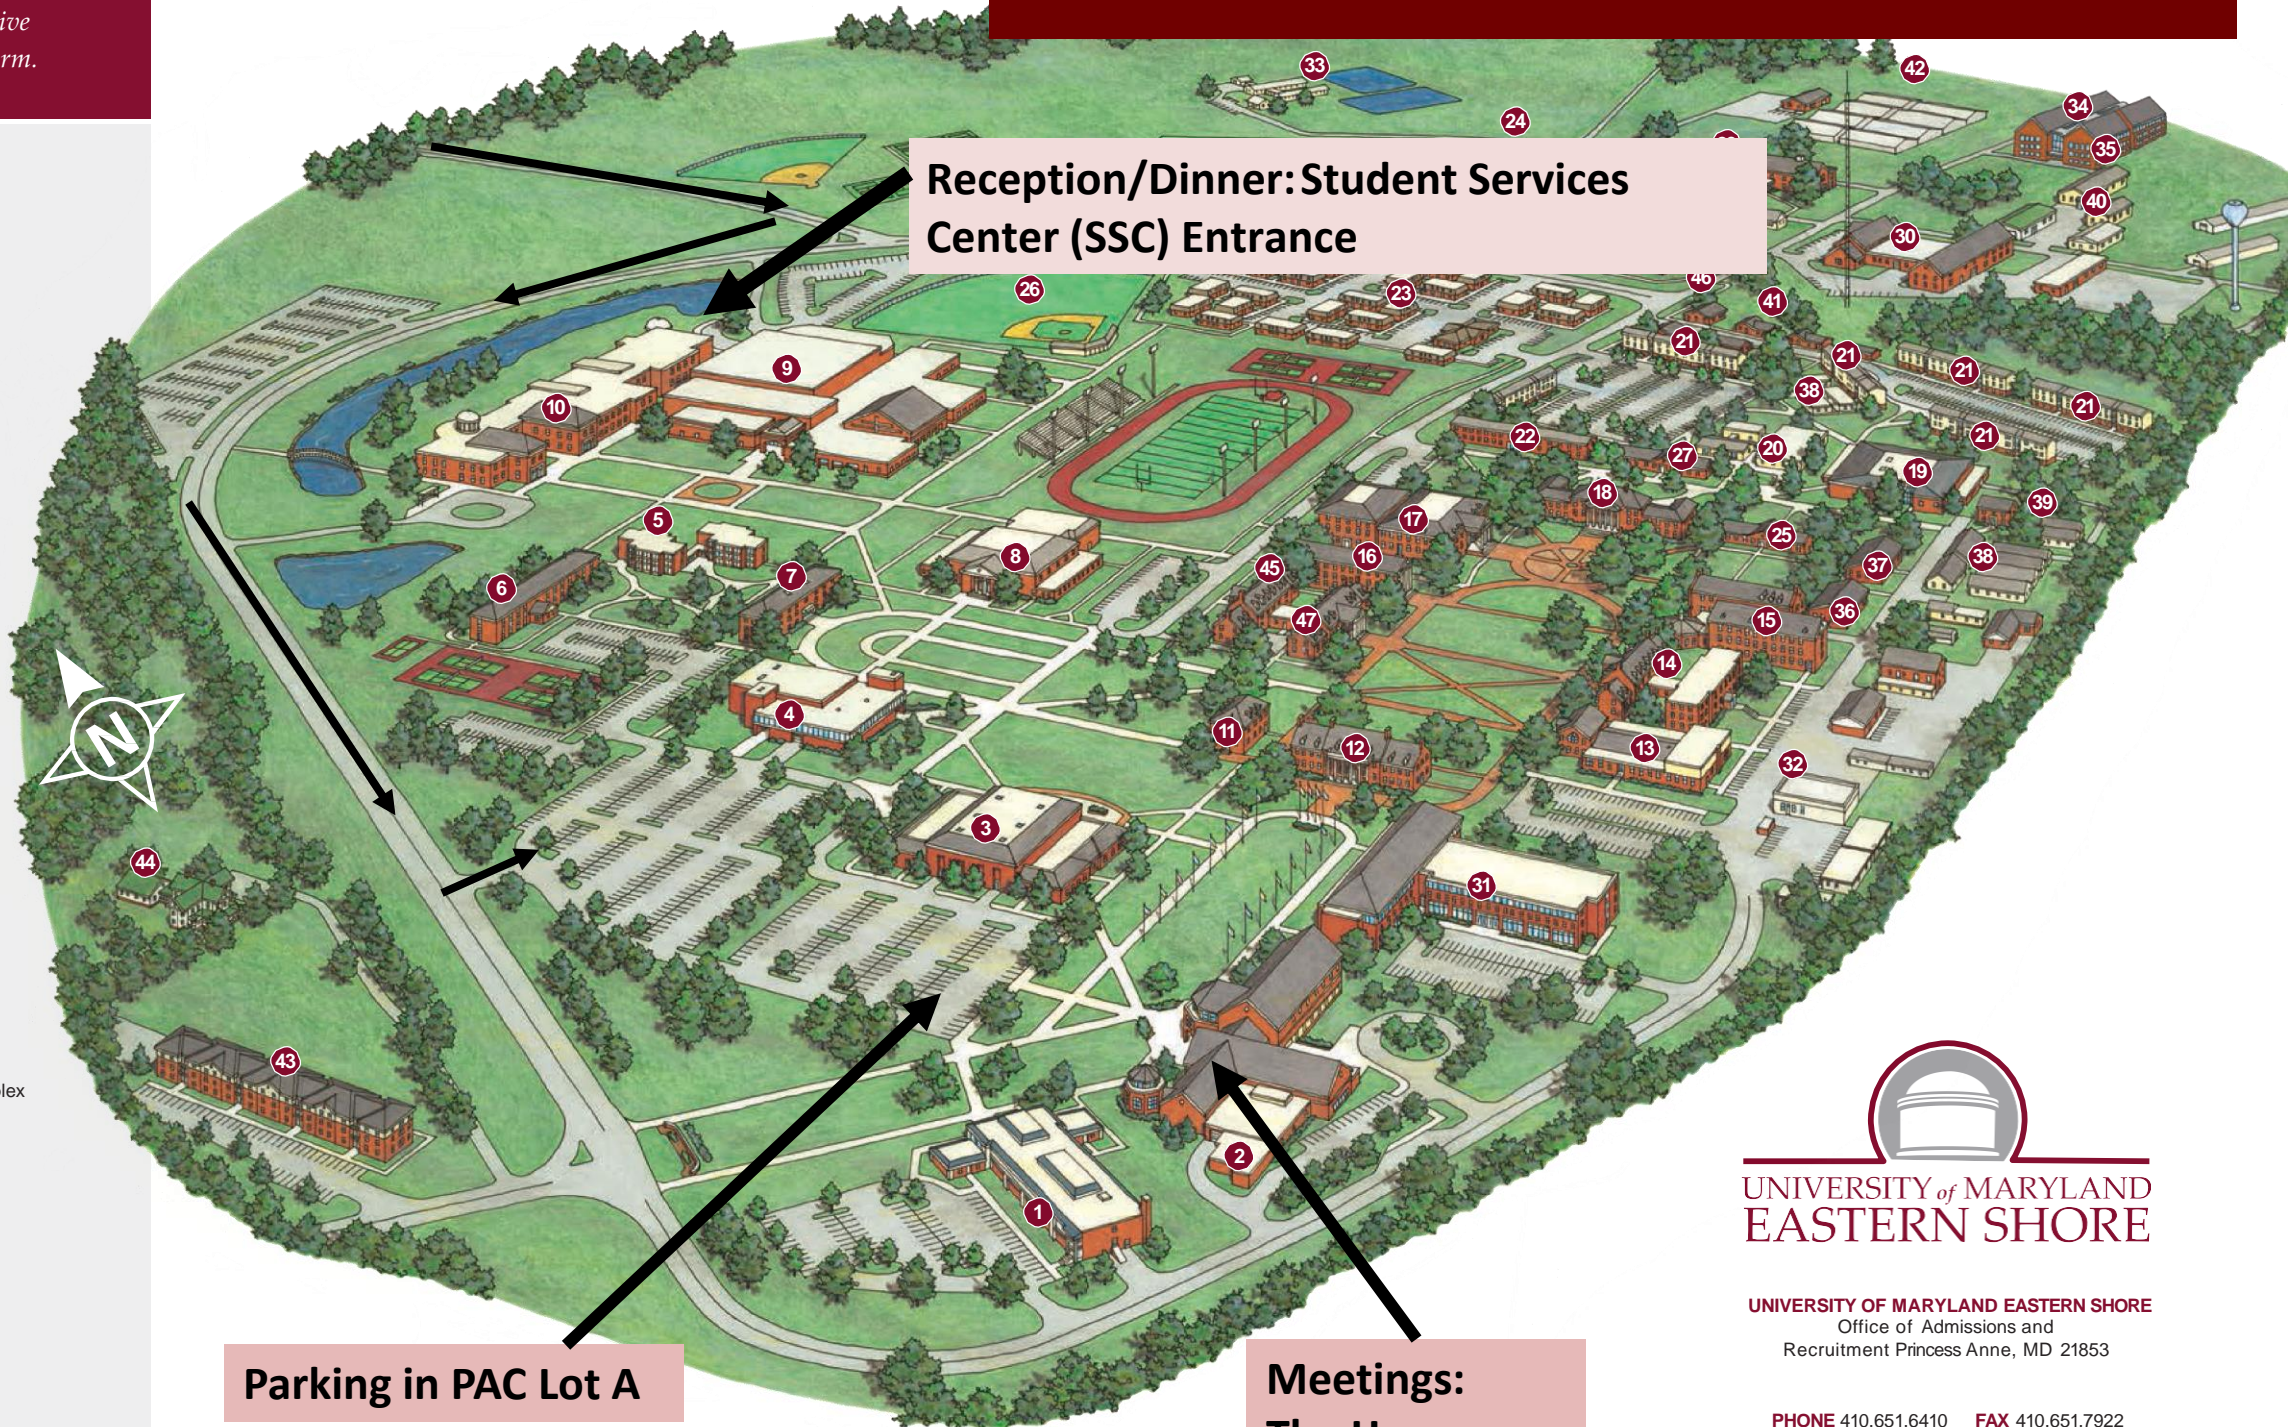

Directions to UMES

GPS Address:
11868 Academic Oval
Princess Anne, MD 21853

Using UMES Boulevard
From Baltimore, Washington, DC, and Alexandria, Virginia

- Take appropriate route to Chesapeake Bay Bridge (Eastern Shore of Maryland).
- Rt. 50 East Salisbury, Maryland.
- Salisbury, use Business Rt. 50, take business Rt. 13 South (South Salisbury Blvd. which becomes 13 South).
- Follow to Princess Anne, Maryland and follow signs to Maryland Route 822, UMES Boulevard.

GET TO KNOW US. *The UMES campus includes over 47 buildings on 1,100 acres bounded by athletic fields, an extensive agricultural complex, and a solar farm.*

1. Kiah Hall
2. Richard A. Henson Center
3. Ella Fitzgerald Performing Arts Center
4. Student Development Center
5. Nuttle Hall
6. Court Plaza
7. Wicomico Hall
8. Tawes Gymnasium
9. William P. Hytche Athletic Center
10. Student Services Center
11. Bird Hall
12. John T. Williams Hall
13. Waters Hall
14. Murphy Hall
15. George Washington Carver Science Building
16. Wilson Hall
17. Frederick Douglass Library
18. Trigg Hall
19. Thomas/Briggs Arts and Technology Center
20. Early Childhood Research Center
21. Student Apartments
22. Research Life/Student Clusters
23. Research Life/Student Clusters
24. Agricultural and Research Facilities
25. Tanner Airway Science Center
26. Athletic Fields
27. Lida Brown Building
28. University Terrace
29. Food Science and Technology Building
30. Physical Plant
31. Hazel Hall
32. Public Safety
33. Swine Facility
34. Engineering and Aviation Sciences Complex
35. Agricultural Research Building
36. Banneker Hall
37. Spaulding Hall
38. Temporary Classroom Building
39. Alumni House/UPDS
40. Poultry Research Center
41. Student Apartments Office
42. Hydroponics Facility
43. Hawks Landing
44. President's House
45. Harford Hall
46. WESM Radio Station
47. Somerset Hall