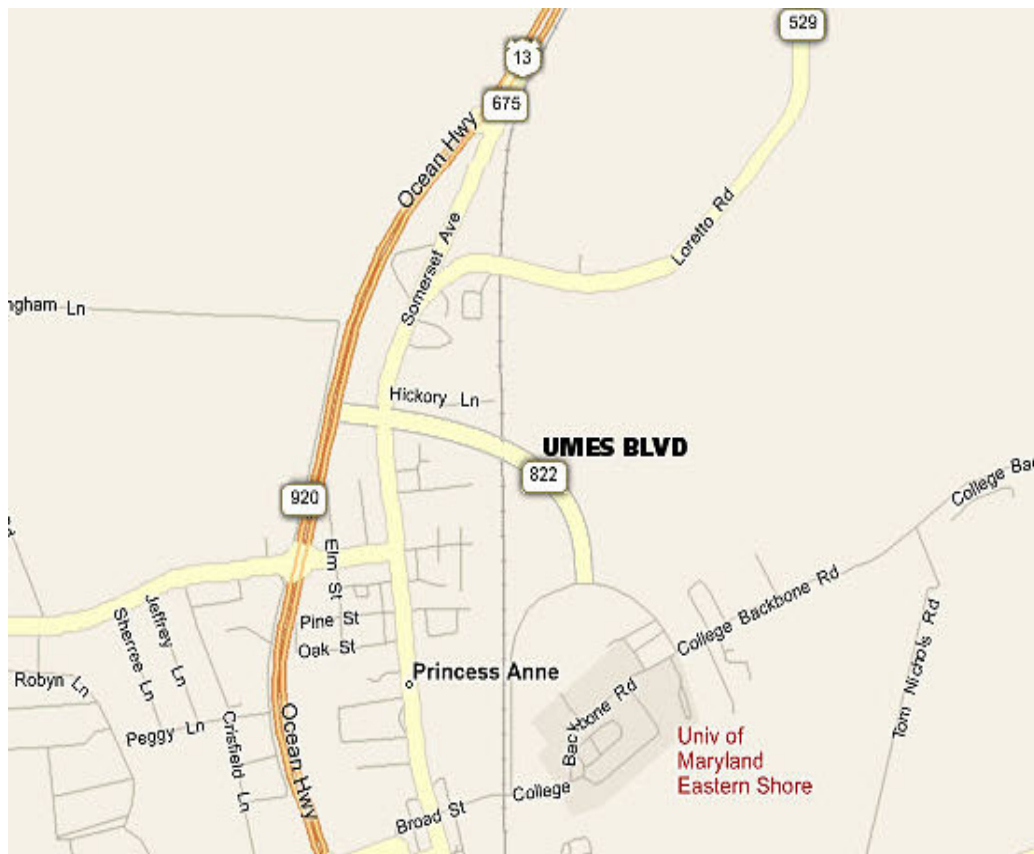

Directions to UMES

GPS Address:
11868 Academic Oval
Princess Anne, MD 21853

Using UMES Boulevard
From Baltimore, Washington, DC, and Alexandria, Virginia

- Take appropriate route to Chesapeake Bay Bridge (Eastern Shore of Maryland).
- Rt. 50 East Salisbury, Maryland.
- Salisbury, use Business Rt. 50, take business Rt. 13 South (South Salisbury Blvd. which becomes 13 South).
- Follow to Princess Anne, Maryland and follow signs to Maryland Route 822, UMES Boulevard.

GET TO KNOW US. *The UMES campus includes over 47 buildings on 1,100 acres bounded by athletic fields, an extensive agricultural complex, and a solar farm.*

1. Kiah Hall
2. Richard A. Henson Center
3. Ella Fitzgerald Performing Arts Center
4. Student Development Center
5. Nuttle Hall
6. Court Plaza
7. Wicomico Hall
8. Tawes Gymnasium
9. William P. Hytche Athletic Center
10. Student Services Center
11. Bird Hall
12. John T. Williams Hall
13. Waters Hall
14. Murphy Hall
15. George Washington Carver Science Building
16. Wilson Hall
17. Frederick Douglass Library
18. Trigg Hall
19. Thomas/Briggs Arts and Technology Center
20. Early Childhood Research Center
21. Student Apartments
22. Research Life/Student Clusters
23. Research Life/Student Clusters
24. Agricultural and Research Facilities
25. Tanner Airway Science Center
26. Athletic Fields
27. Lida Brown Building
28. University Terrace
29. Food Science and Technology Building
30. Physical Plant
31. Hazel Hall
32. Public Safety
33. Swine Facility
34. Engineering and Aviation Sciences Complex
35. Agricultural Research Building
36. Banneker Hall
37. Spaulding Hall
38. Temporary Classroom Building
39. Alumni House/UPDS
40. Poultry Research Center
41. Student Apartments Office
42. Hydroponics Facility
43. Hawks Landing
44. President's House
45. Harford Hall
46. WESM Radio Station
47. Somerset Hall