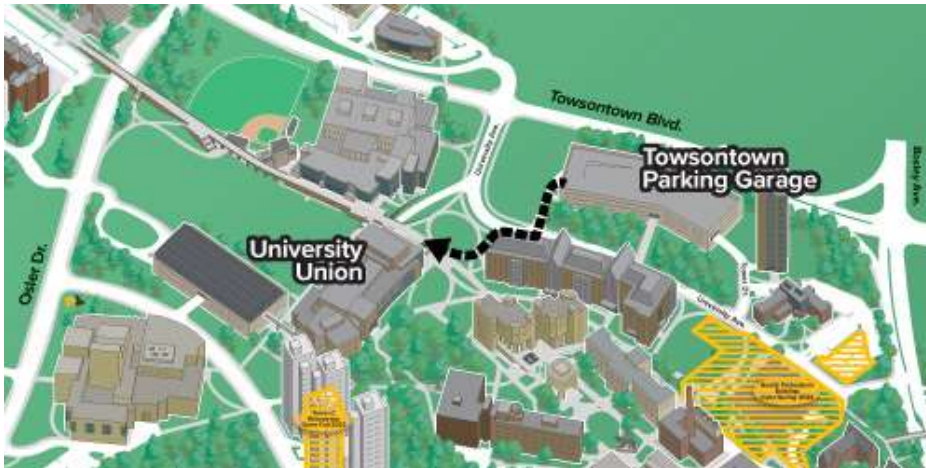

## Directions

From I-95 (northbound and southbound): Take the Baltimore Beltway I-695 west (toward Towson). Take exit 25 (Charles Street) south. Proceed 1.7 miles and turn left on Towsontown Boulevard. Proceed to the third traffic light and turn right on University Avenue. Follow the curve to your left and turn left at the first level entrance to the Towsontown Parking Garage.

A parking attendant will ask you to display your digital permit and direct you to reserved parking.

Once you have parked, you will have a short walk (see the map below) across University Avenue, past Tiger Plaza, and to the new North Entrance to the University Union.